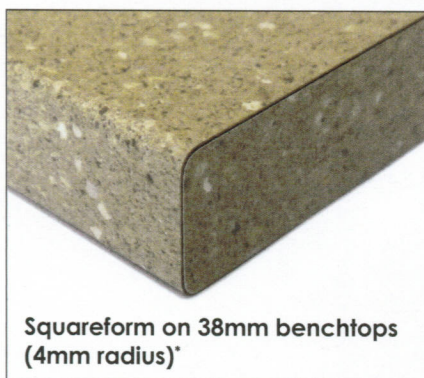

Laminate Benchtops

Marbut's Laminate Benchtops offer stylish, cost-effective and durable surface to withstand everyday wear and tear. A comprehensive range of colours, patterns and finishes are available.

Features

- Easy to clean and maintain
- Highly cost-effective
- Hard-wearing to withstand everyday wear
- Contemporary edge profiles available
- Comprehensive range of colours, patterns and finishes to suit your individual taste

Specifications

- Available in 25mm, 33mm, 38mm benchtops and more upon request
- Substrate available in HMR Raw or HMR White One Sided

Edge Profiles

*Please refer to Parbury website for recommended colour.