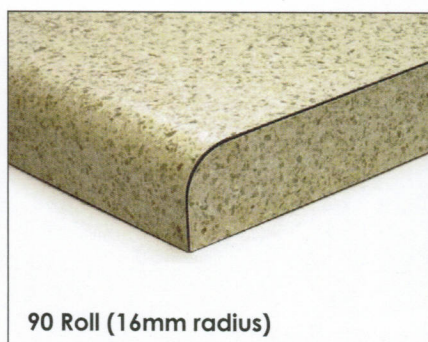

Laminate Benchtops

Marbut's Laminate Benchtops offer stylish, cost-effective and durable surface to withstand everyday wear and tear. A comprehensive range of colours, patterns and finishes are available.

Specifications

- Available in 25mm, 33mm, 38mm benchtops and more upon request
- Substrate available in HMR Raw or HMR White One Sided

Edge Profiles

*Please refer to Parbury website for recommended colour.