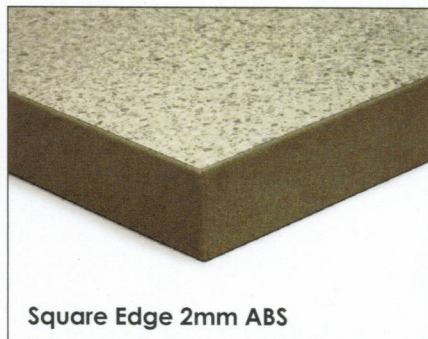

Laminate Benchtops

Marbut's Laminate Benchtops offer stylish, cost-effective and durable surface to withstand everyday wear and tear. A comprehensive range of colours, patterns and finishes are available.

Features

- Easy to clean and maintain
- Highly cost-effective
- Hard-wearing to withstand everyday wear
- Contemporary edge profiles available
- Comprehensive range of colours, patterns and finishes to suit your individual taste

Specifications

- Available in 25mm, 33mm, 38mm benchtops and more upon request
- Substrate available in HMR Raw or HMR White One Sided

Edge Profiles

*Please refer to Parbury website for recommended colour.