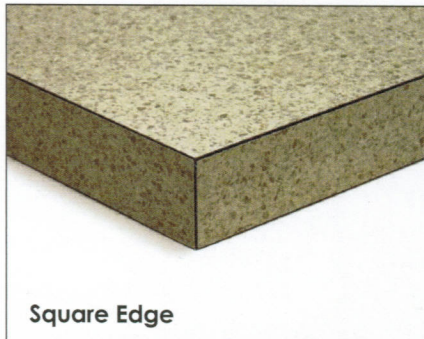

Laminate Benchtops

Marbut's Laminate Benchtops offer stylish, cost-effective and durable surface to withstand everyday wear and tear. A comprehensive range of colours, patterns and finishes are available.

Features

- Easy to clean and maintain
- Highly cost-effective
- Hard-wearing to withstand everyday wear
- Contemporary edge profiles available
- Comprehensive range of colours, patterns and finishes to suit your individual taste

Specifications

- Available in 25mm, 33mm, 38mm benchtops and more upon request
- Substrate available in HMR Raw or HMR White One Sided

Edge Profiles

*Please refer to Parbury website for recommended colour.